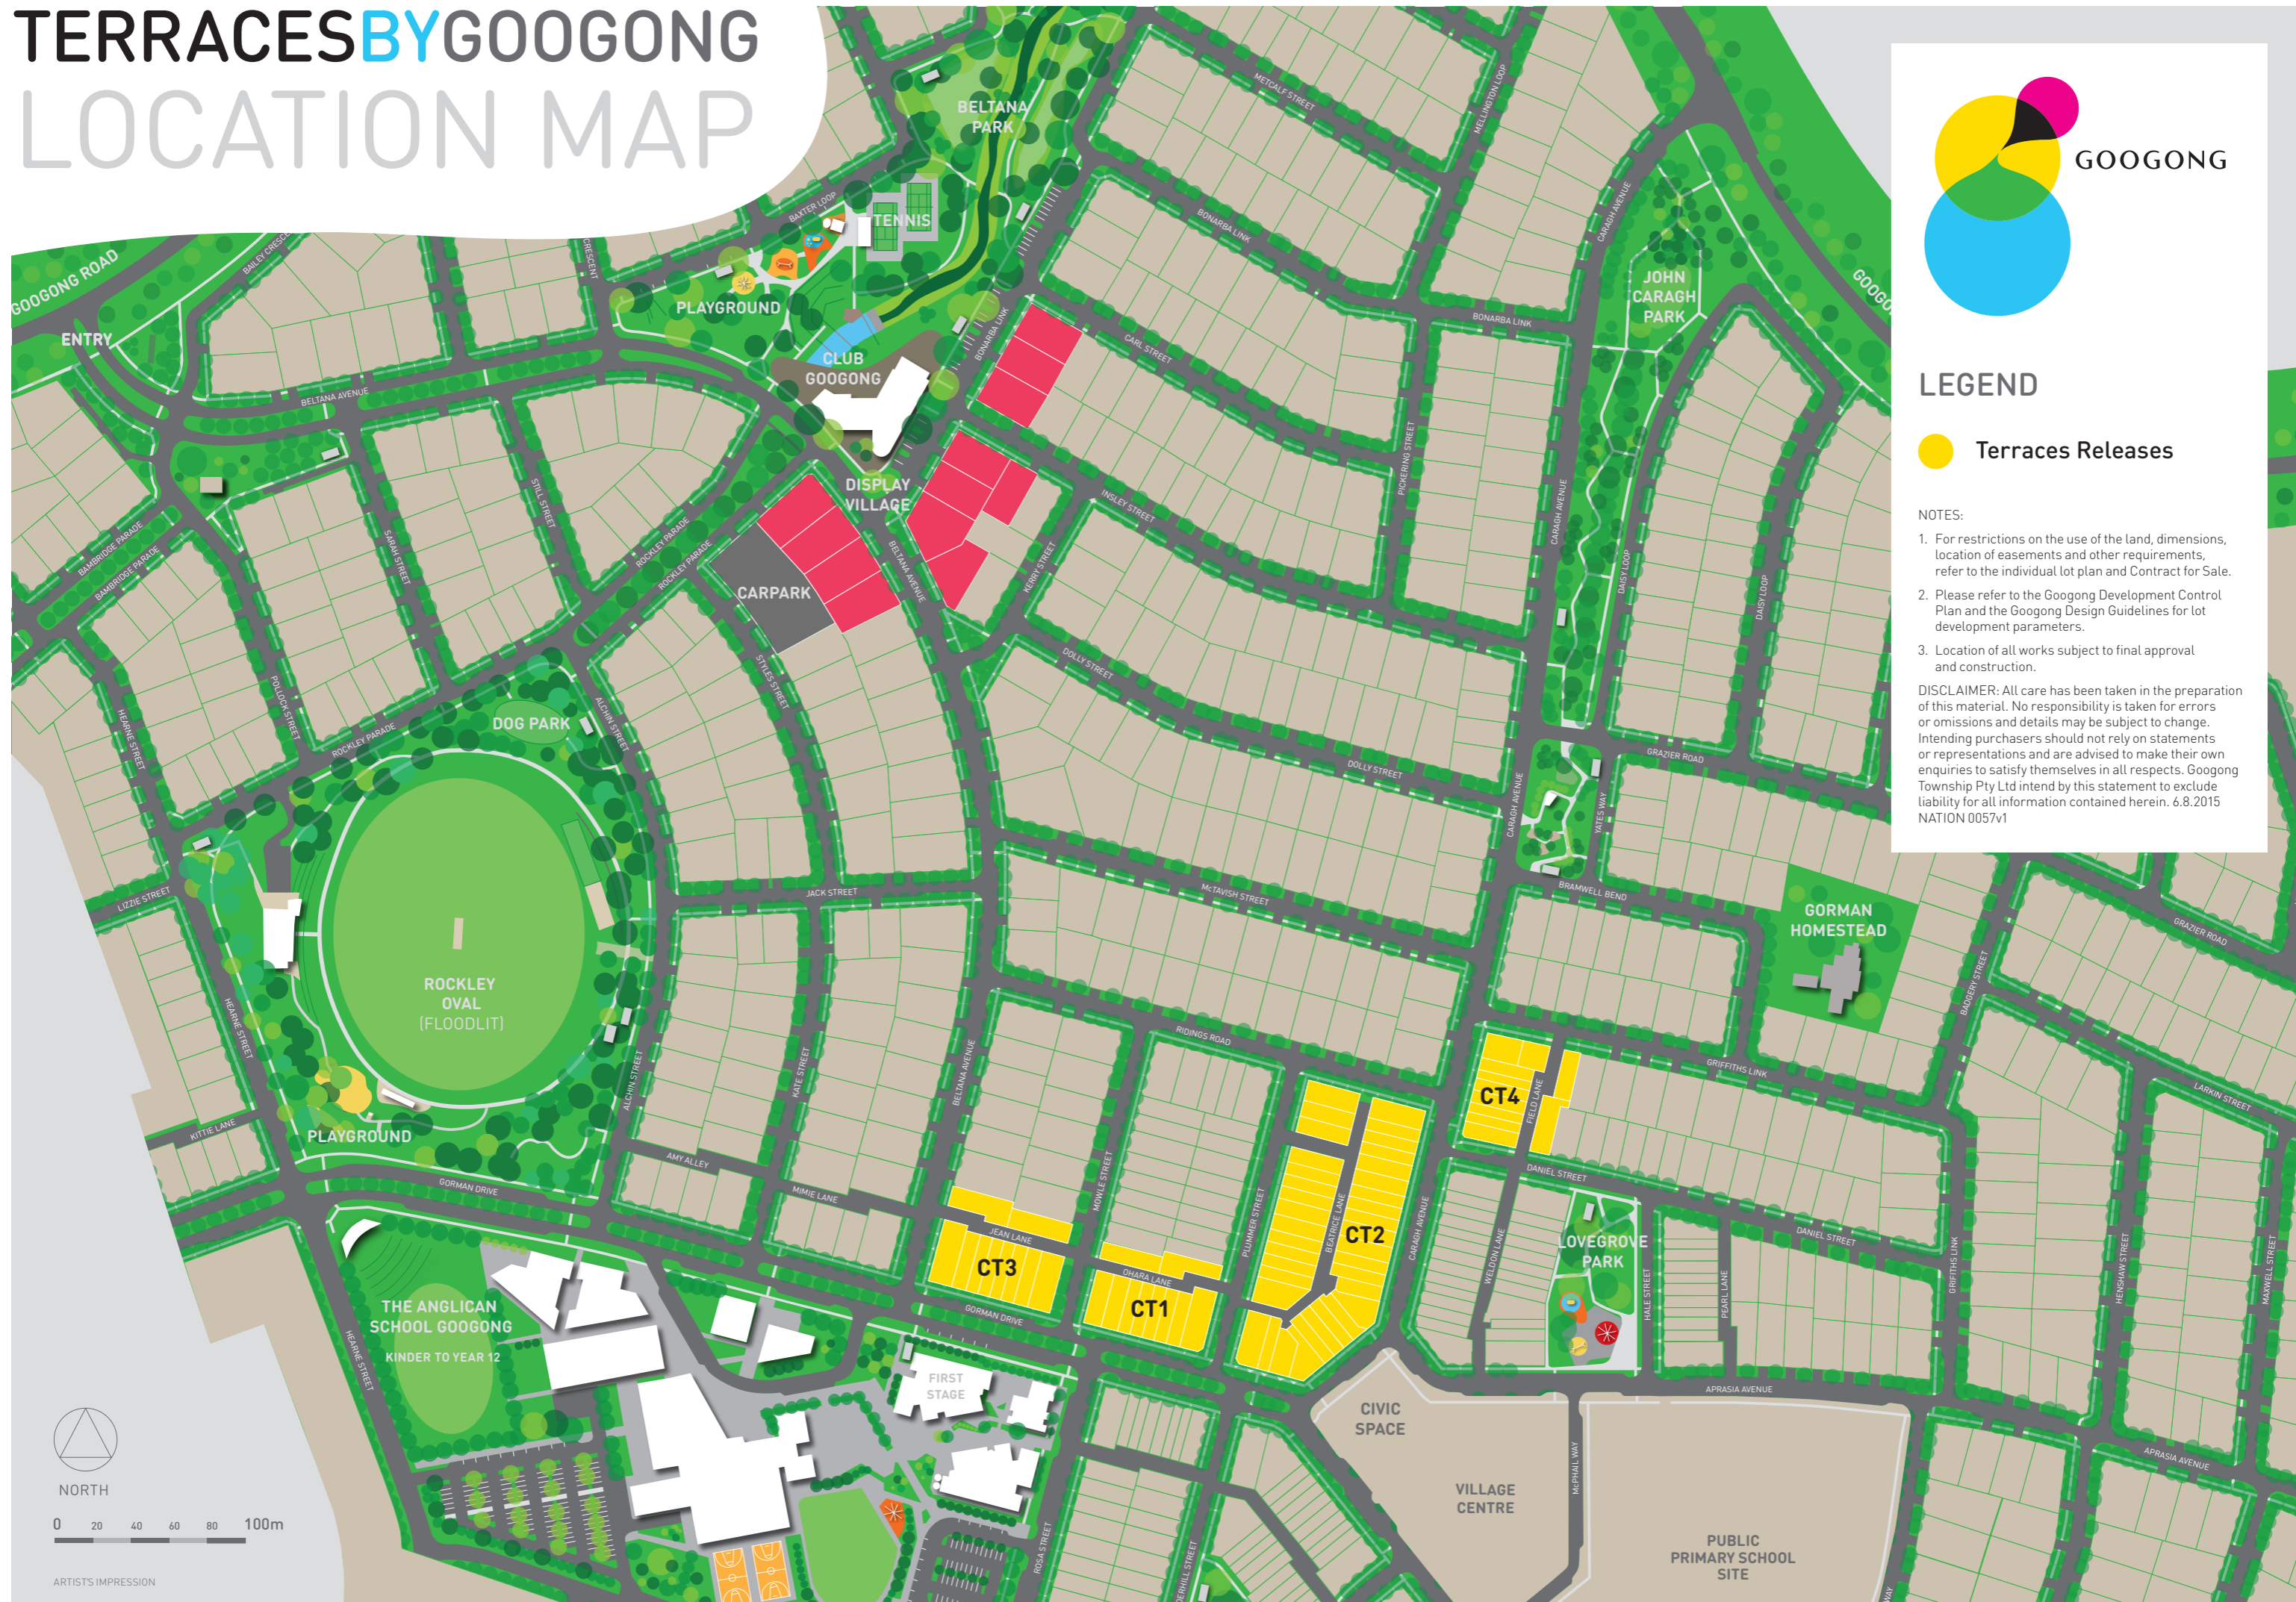

NORTH

ARTISTS IMPRESSION