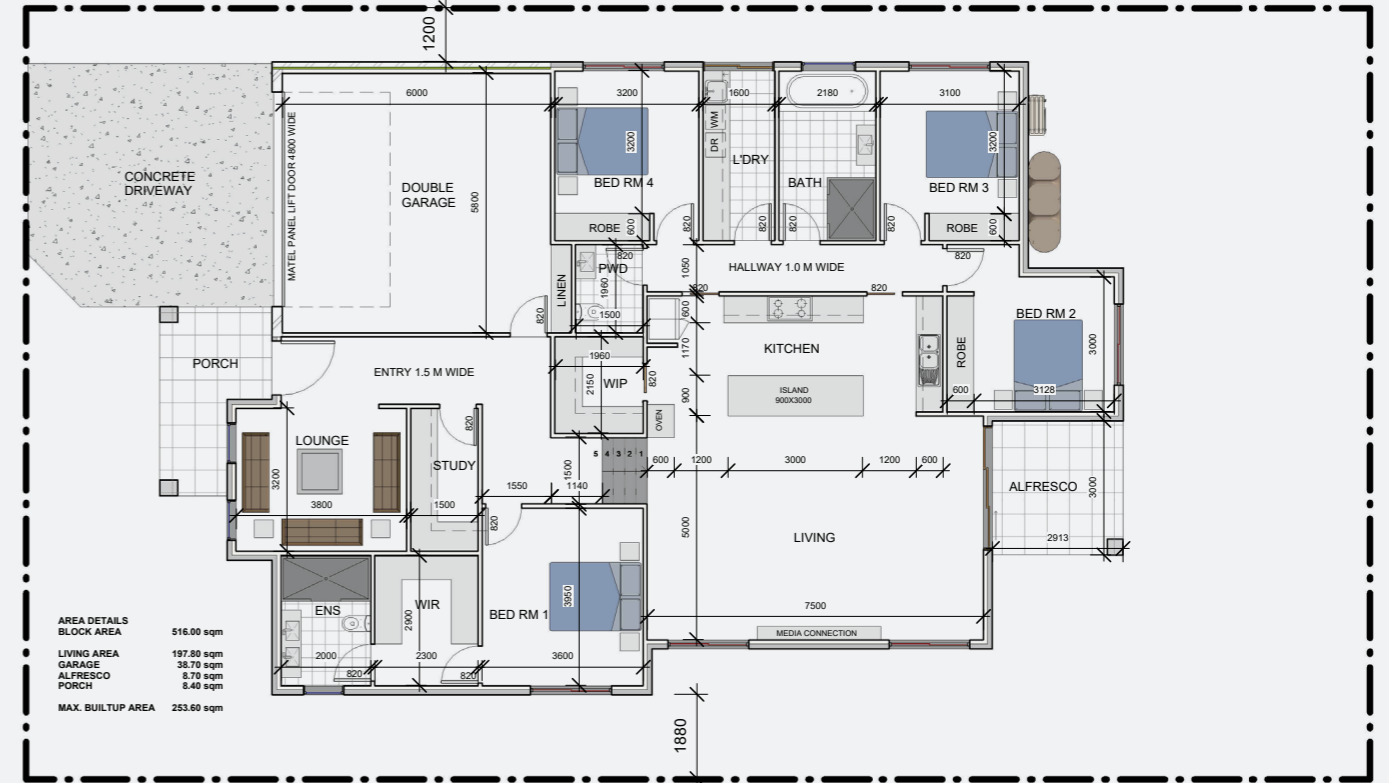

**GUILD
BUILDER**

Sunny Homes
— ACT / NSW —

Artist's impression.

AREAS

Living	197.80m ²
Garage	38.70m ²
Alfresco	8.70m ²
Porch	8.40m ²
Total	253.60m²

SOUTHCOTE

House and Land Package \$1,049,000*

253m²

4

2

● Lot No. 2412

● Lot Size 516m²