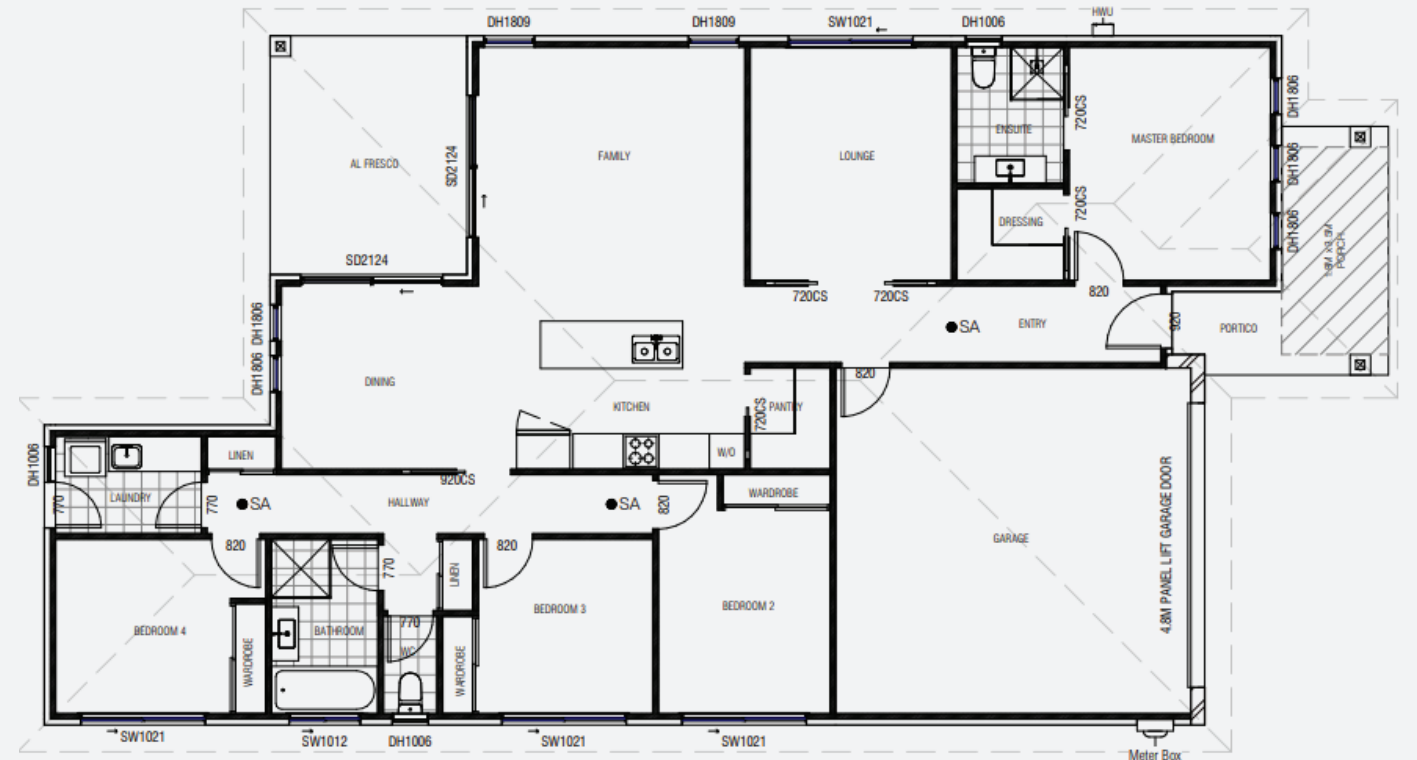

GUILD
BUILDER

DJ HOMES

Artist's impression

AREAS

Living	156m ²
Garage	39m ²
Alfresco	13m ²
Verandah	9m ²
Total	217m²

— 106 WEATHERSTONE CIRCUIT —

House and Land Package \$649,000

 156m²   4  2 ● Lot No. 858 ● Lot Size 398m²