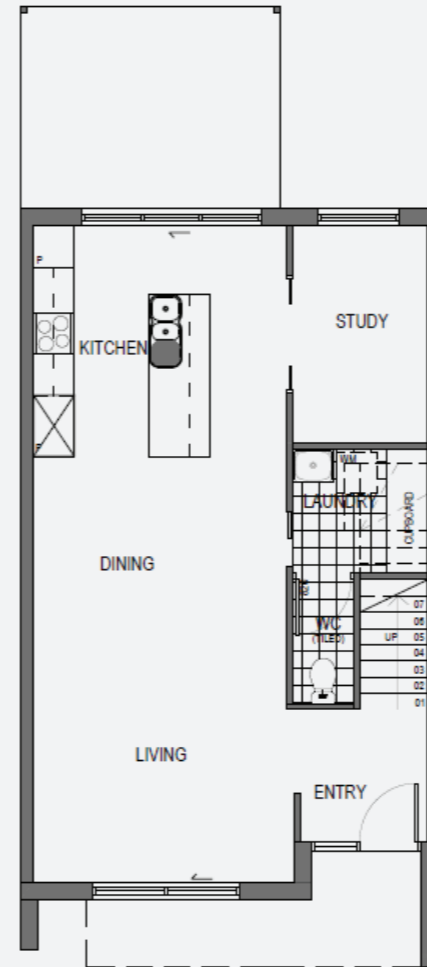

GUILD
BUILDER

DJ HOMES

LOWER

UPPER

AREAS

Living	119m ²
Carport	35m ²
Total	154m²

Artist's impression

— 250 GORMAN DRIVE —

House and Land Package \$517,000

 119m²   3  2 ● Lot No. 10 ● Lot Size 170m²