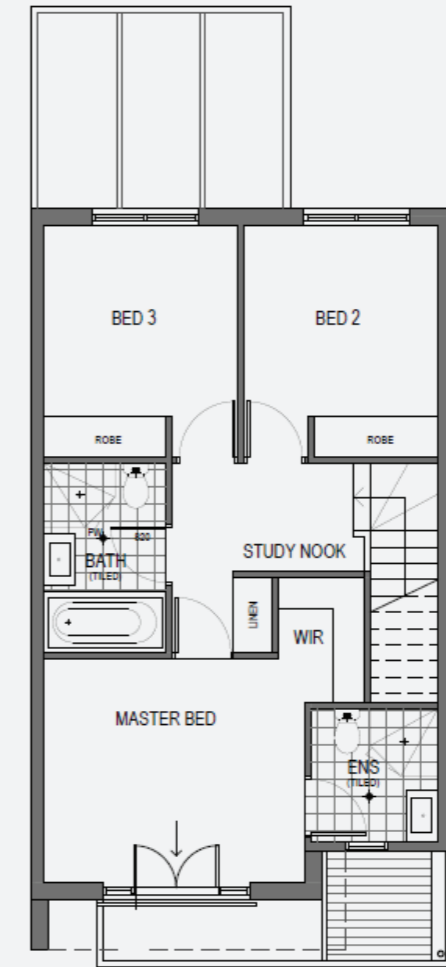

GUILD
BUILDER

DJ HOMES

LOWER

UPPER

AREAS

Living	119m ²
Carport	35m ²
Total	154m²

Artist's impression

— 250 GORMAN DRIVE —

House and Land Package \$517,000

 119m²   3  2 ● Lot No. 10 ● Lot Size 170m²