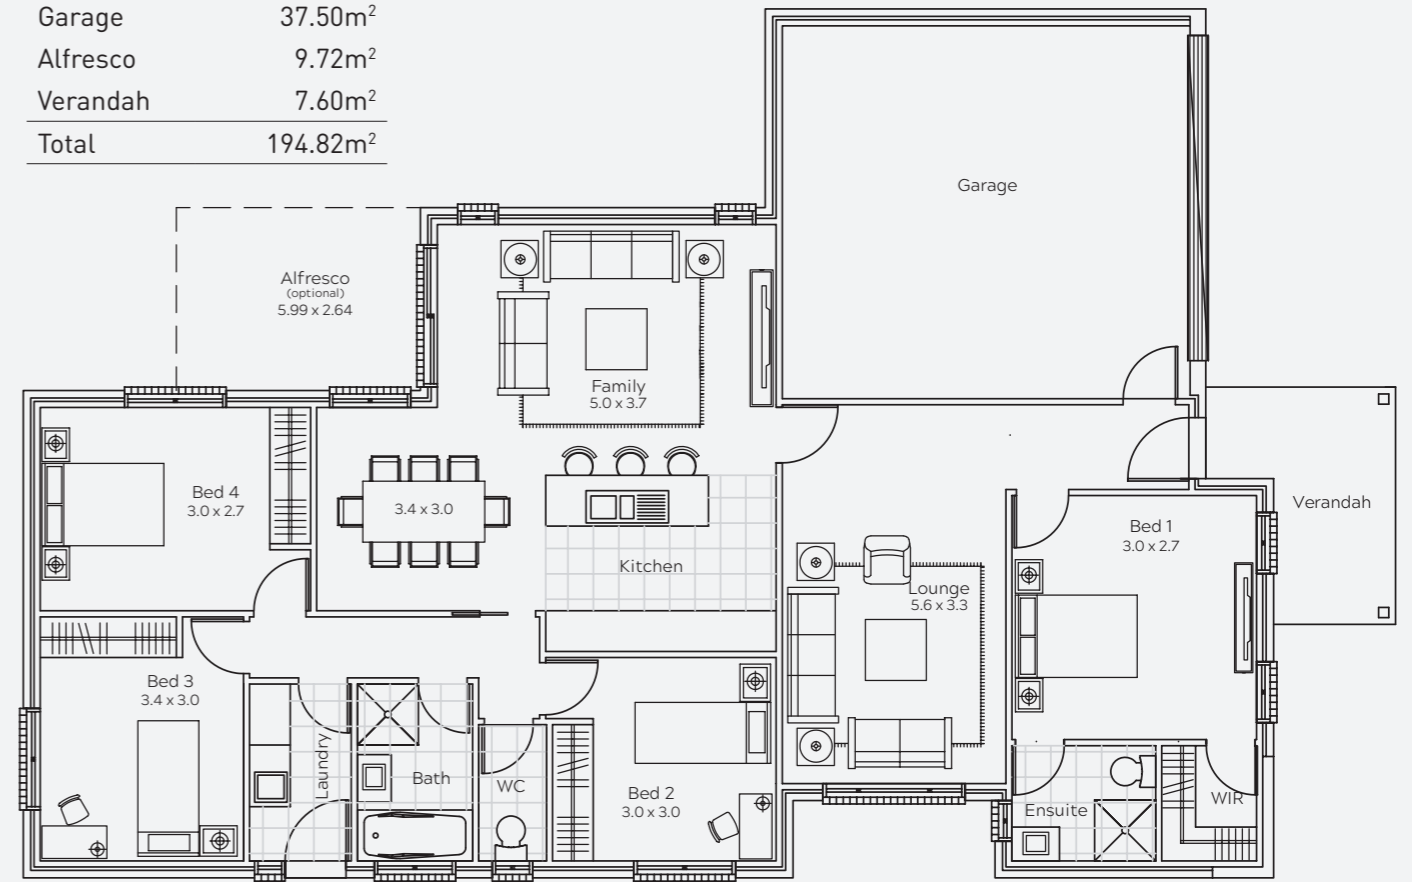

**GUILD
BUILDER**

Artist's impression.

AREAS	
Living	140.0m ²
Garage	37.50m ²
Alfresco	9.72m ²
Verandah	7.60m ²
Total	194.82m²

THE EDWARDS

House and Land Package \$998,000*

 194m²

 4

 2

● Lot No. 1058

● Lot Size 497m²