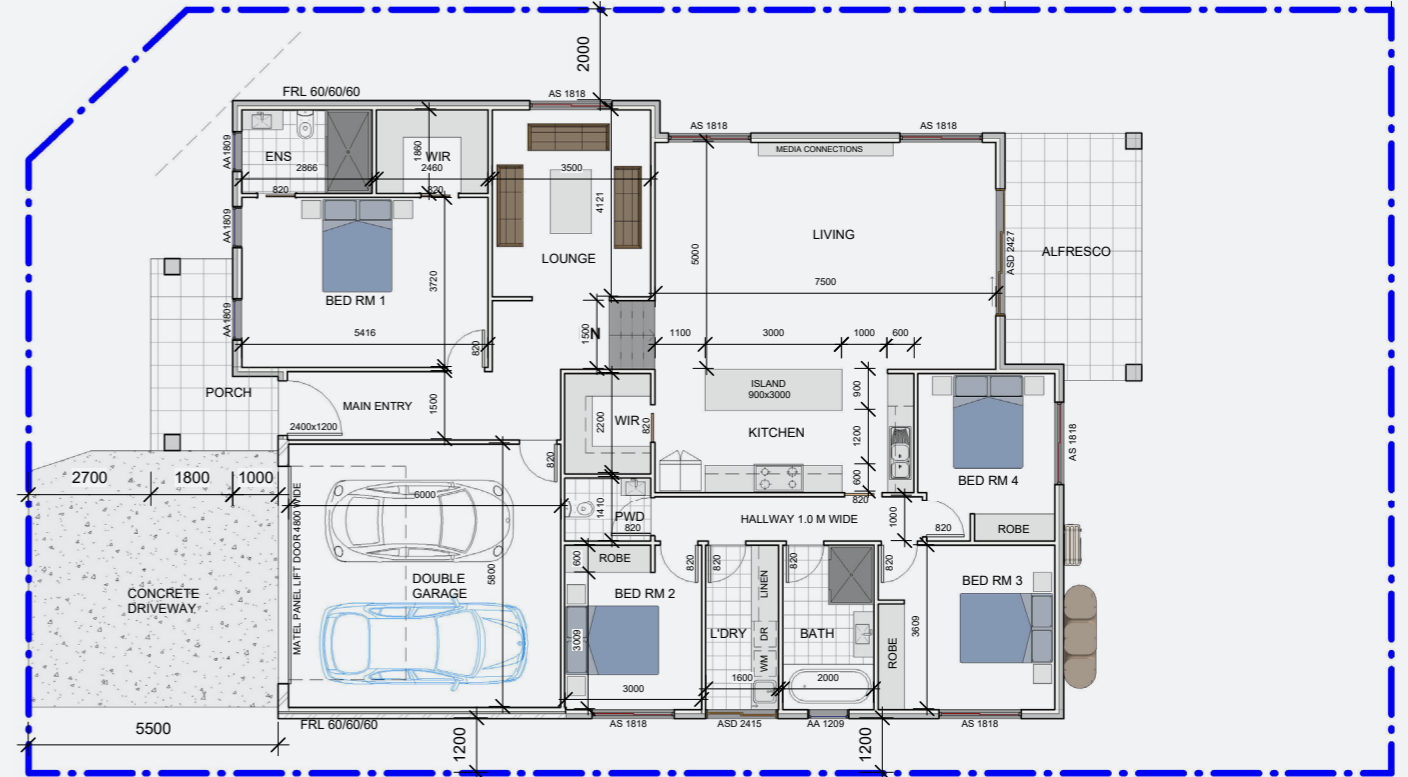

**GUILD
BUILDER**

Artist's impression.

AREAS

Living	190.60m ²
Garage	37.70m ²
Alfresco	15.90m ²
Porch	9.40m ²
Total	253.60m²

PRIMEROSE

House and Land Package \$1,049,000*

253m²

4

2

● Lot No. 2446

● Lot Size 498m²