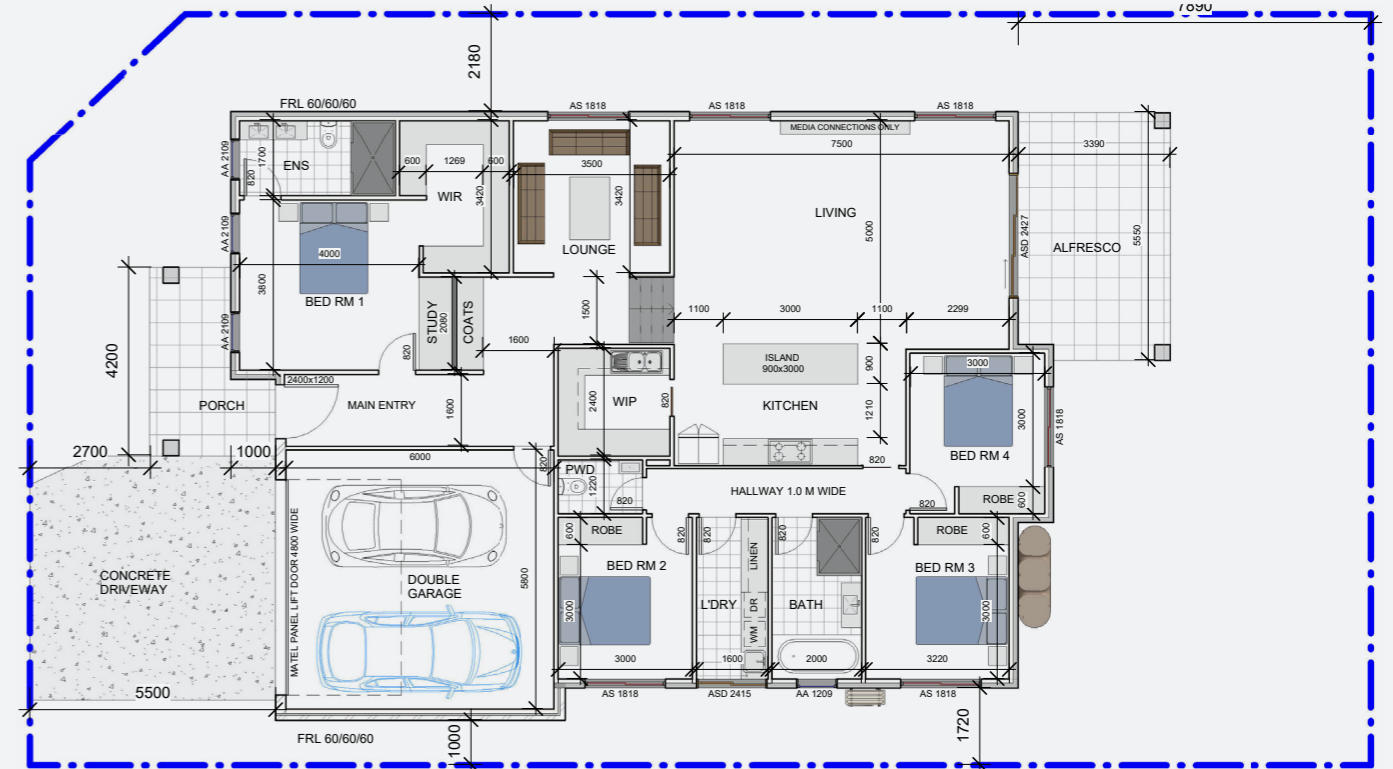

**GUILD
BUILDER**

Artist's impression.

AREAS	
Living	190.10m ²
Garage	37.70m ²
Alfresco	18.50m ²
Porch	9.50m ²
Total	255.80m²

BROOKSIDE

House and Land Package \$1,049,000*

● Lot No. 2442

● Lot Size 498m²