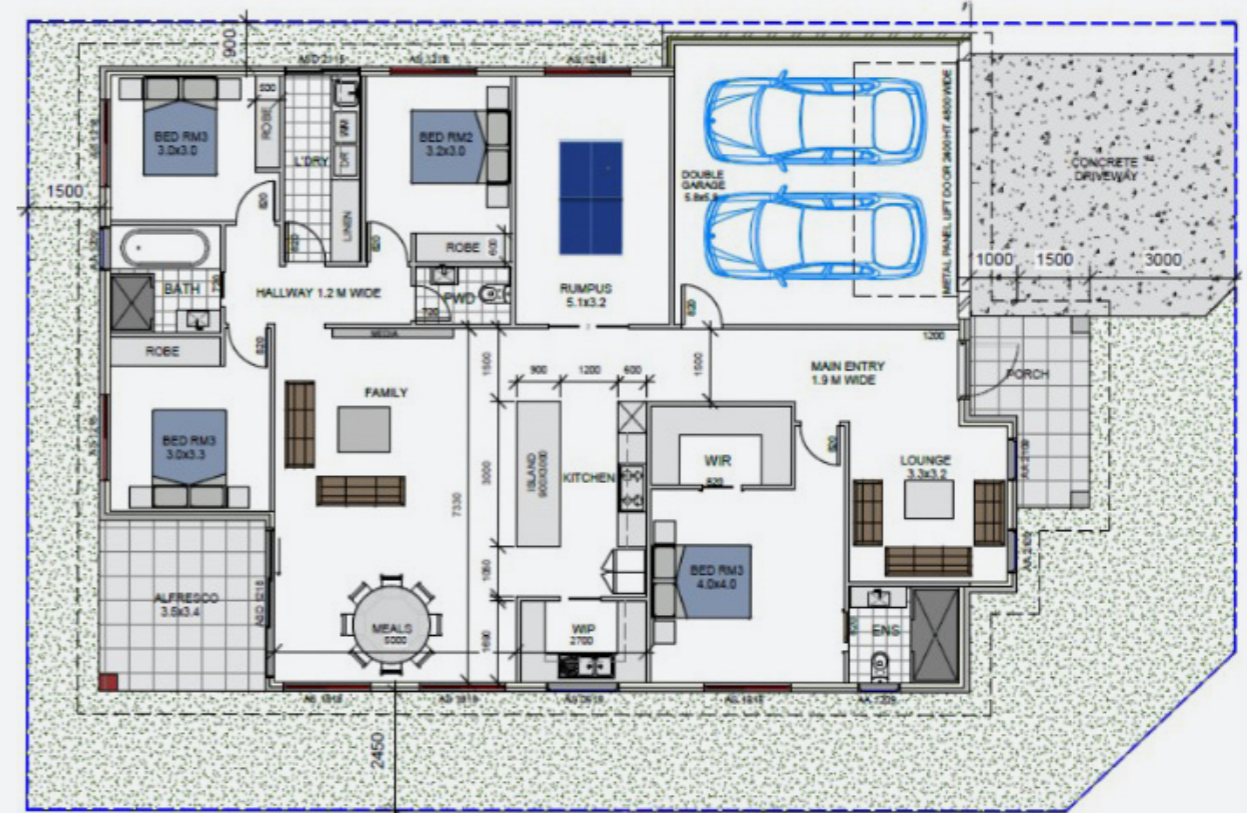

**GUILD
BUILDER**

Artist's impression.

AREAS

Living	191.90m ²
Garage	37.30m ²
Alfresco	14.00m ²
Porch	7.80m ²
Total	251.00m²

HAMILTON

House and Land Package \$999,000*

251m²

4

2

● Lot No. 2430

● Lot Size 401m²