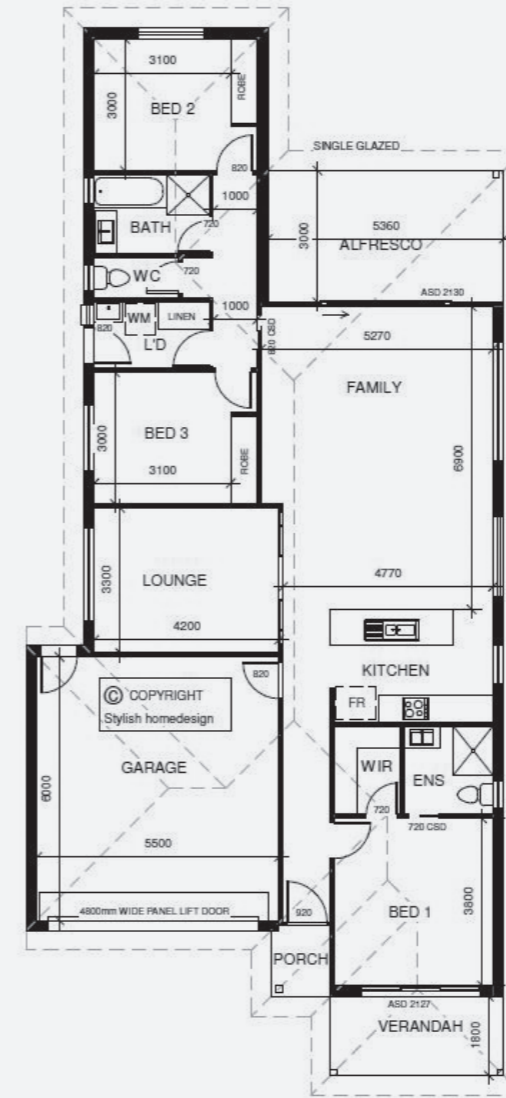

**GUILD
BUILDER**

Artist's impression.

AREAS

Living	140.01m ²
Garage	37.12m ²
Alfresco	16.03m ²
Verandah	7.09m ²
Porch	2.14m ²
Total	202.39m²

HOME 2150

House and Land Package \$949,000*

 202m²

 3

 2

● Lot No. 2150

● Lot Size 363m²